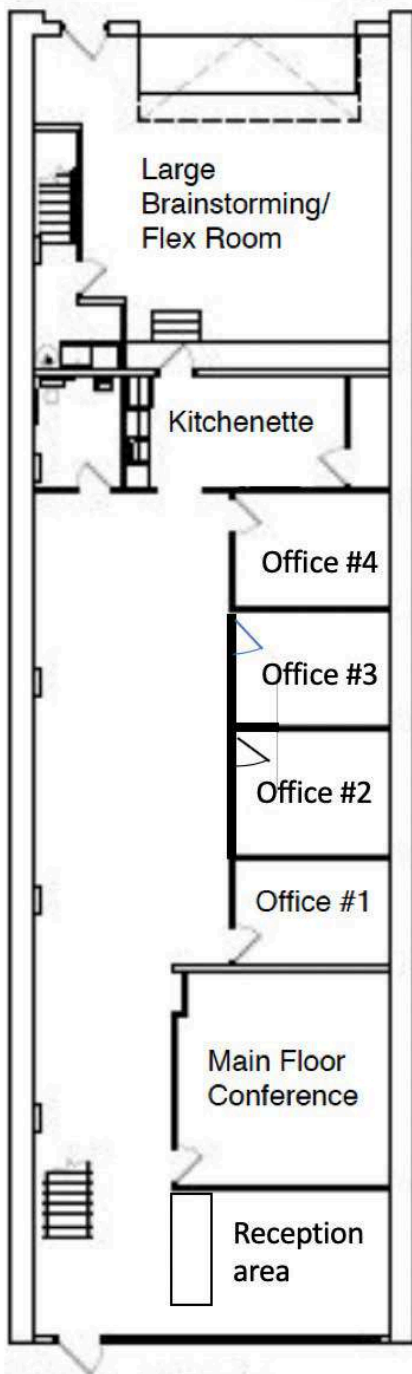

3118 Locust St.
St. Louis, MO 63103

FOR LEASE
\$4,500/MO MG

- Heart of St. Louis Design District
- New Updated Finishes
- Creative Office
- Exposed Brick
- Open Workspace & Private Offices
- 3,544 SF

TOWER
REAL ESTATE GROUP

Jassen Johnson
jassen@risetothelocation.com
314.614.6181

Lisa Mandel
Lisa@risetothelocation.com
314.477.1142

RISEOTHELOCATION.com

2315 Locust Street, Suite 2 | St. Louis | MO 63104 | 314.771.5335

1st Floor

2nd Floor