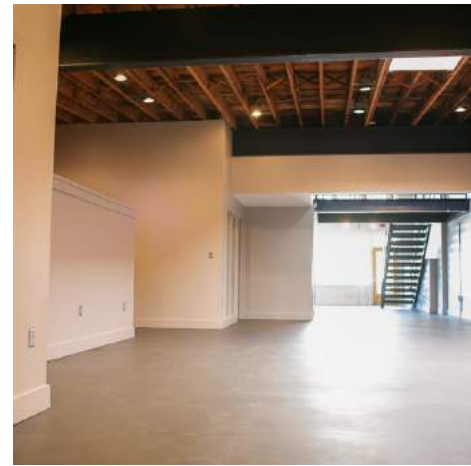

3118 Locust St.
St. Louis, MO 63103

FOR LEASE
\$4,500/MO MG

- Heart of St. Louis Design District
- New Updated Finishes
- Creative Office
- Exposed Brick
- Open Workspace & Private Offices
- 3,544 SF

TOWER
REAL ESTATE GROUP