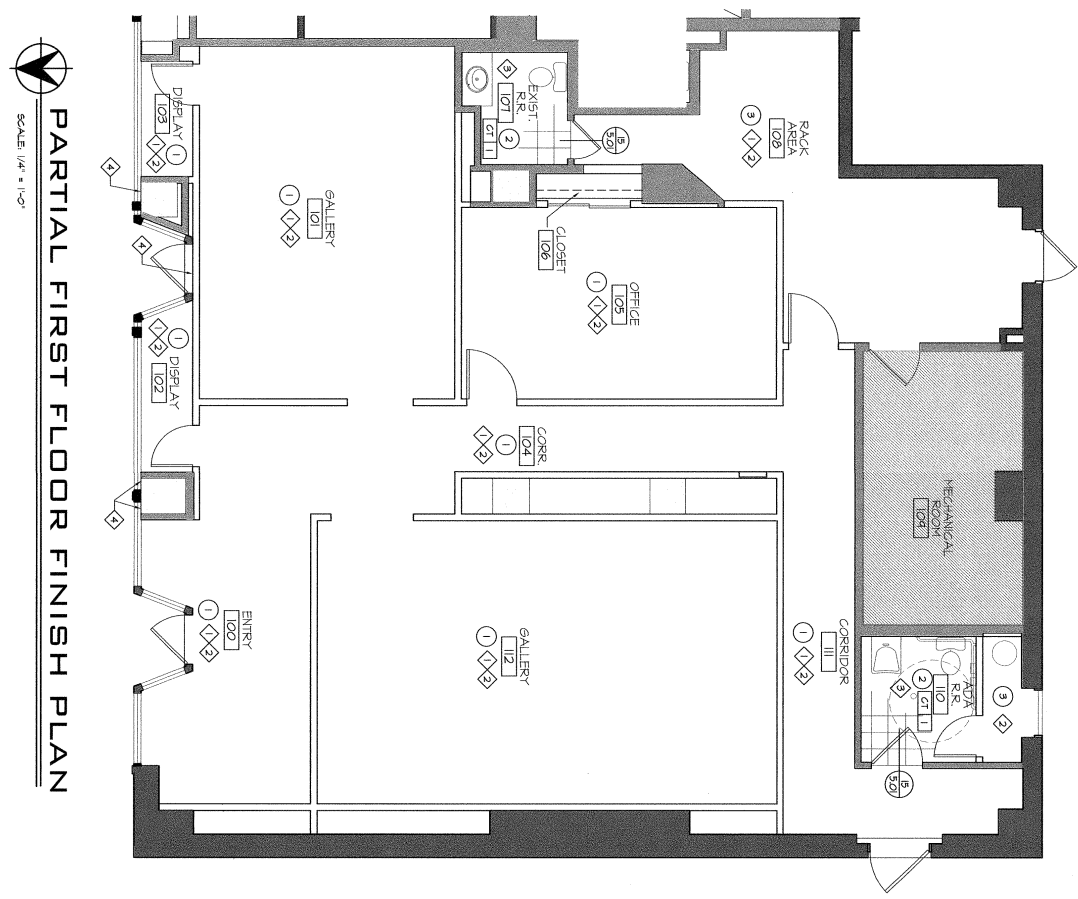

RISETOTHELOCATION.com

1425 S. 18th Street | St. Louis | MO 63104 | 314.771.5335