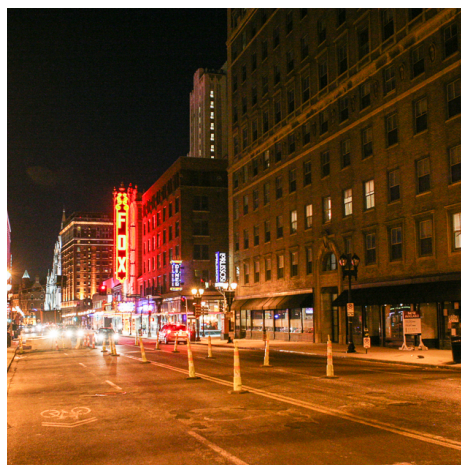

Jassen Johnson
jassen@risetothelocation.com
314.614.6181

Mike Cromie
mike@risetothelocation.com
314.571.7664

RISEOTHELOCATION.com

1425 S. 18th Street | St. Louis | MO 63104 | 314.771.5335