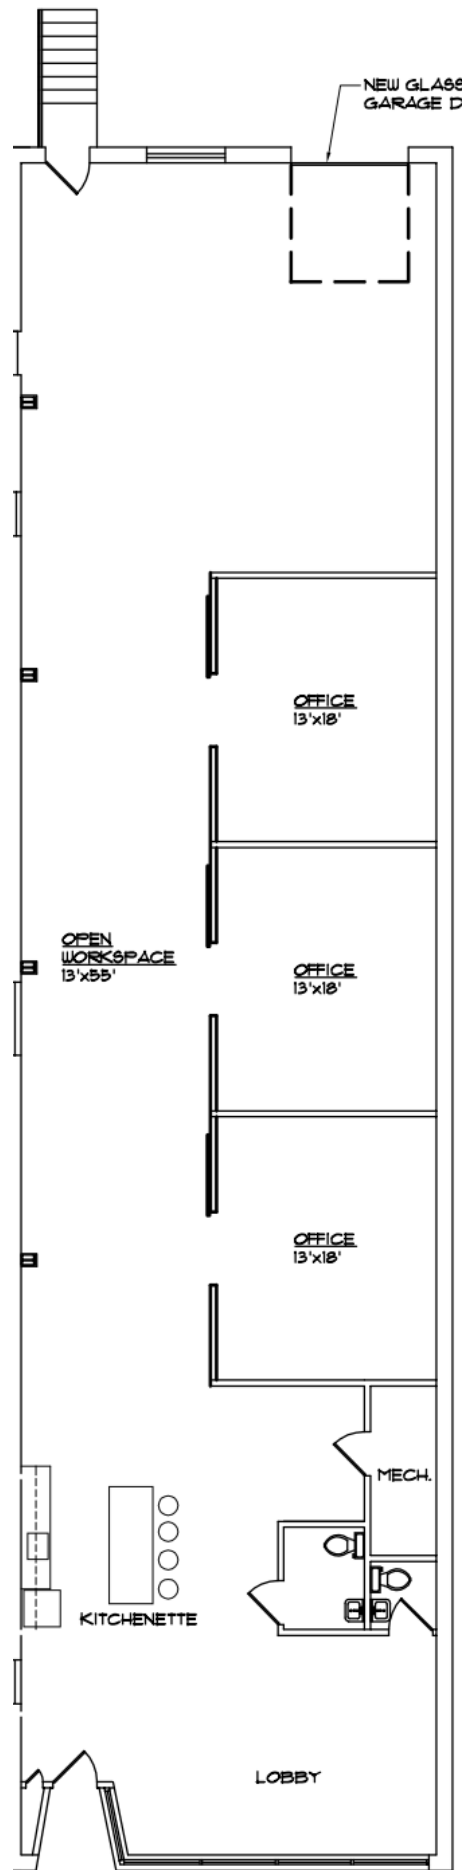

RISETOTHELOCATION.com

1425 S. 18th Street | St. Louis | MO 63104 | 314.771.5335