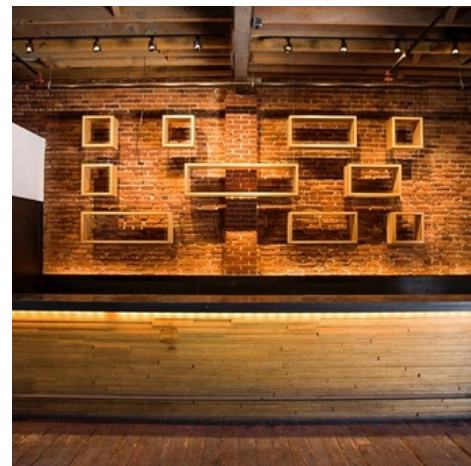

3146 Locust St.
St. Louis, MO 63103

FOR LEASE

\$16.00/SF NNN

- Contemporary Restaurant Space
- Approx. 3,100 SF
- Zone-H Commercial
- Some additional parking at a charge

TOWER
REAL ESTATE GROUP

Mary Thielke
mary@risetothelocation.com
314.346.8659