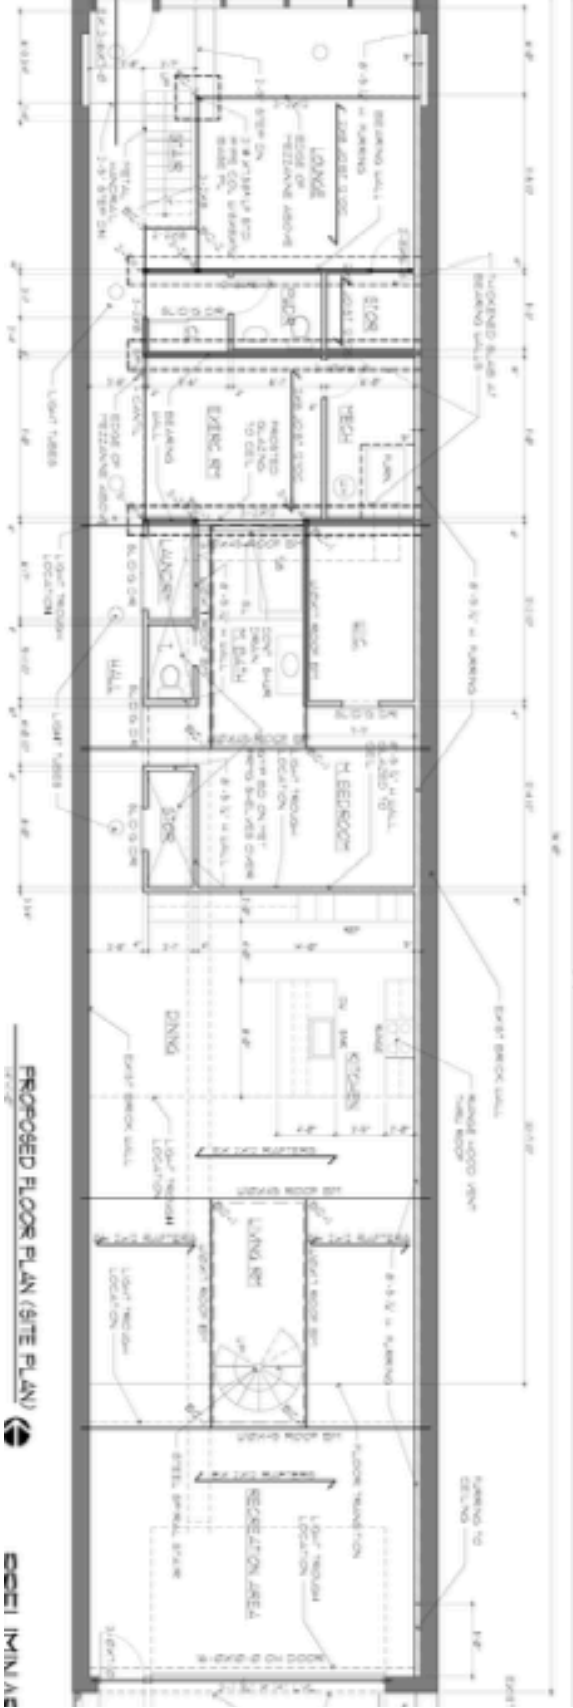

2940 Locust St
St. Louis, MO 63103

FOR SALE

\$325,000

- Approx. 2,900 SF
- Whiteboxed
- New Storefronts
- In the heart of Midtown Alley | St. Louis Design District

TOWER
REAL ESTATE GROUP

Jassen Johnson

jassen@risetothelocation.com
314.614.6181

Jacqueline Davis-Wellington

jacque@risetothelocation.com
314.960.4921

RISEOTHELOCATION.com

1425 S. 18th Street | St. Louis | MO 63104 | 314.771.5335

PROPOSED MEZZANE PLAN

PROPOSED FLOOR PLAN (SITE PLAN)

PROPOSED FLOOR PLAN (SITE PLAN)