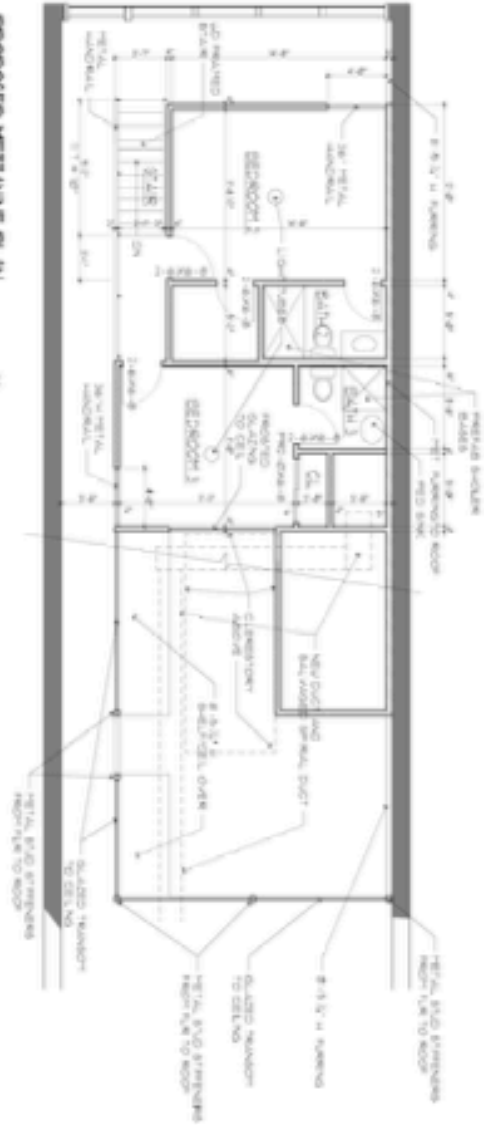

2940 Locust St
St. Louis, MO 63103

FOR SALE

\$325,000

- Approx. 2,900 SF
- Whiteboxed
- New Storefronts
- In the heart of Midtown Alley | St. Louis Design District

TOWER
REAL ESTATE GROUP

Jassen Johnson

jassen@risetothelocation.com
314.614.6181

Jacqueline Davis-Wellington

jacque@risetothelocation.com
314.960.4921

RISEOTHELOCATION.com

1425 S. 18th Street | St. Louis | MO 63104 | 314.771.5335

PROPOSED MEZZANE PLAN

PROPOSED FLOOR PLAN (SITE PLAN)

PROPOSED FLOOR PLAN (SITE PLAN)