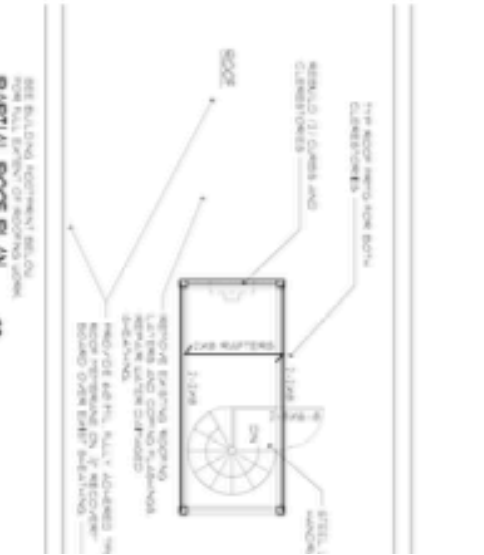

Jacqueline Davis-Wellington

jacque@risetothelocation.com
314.960.4921

RISEOTHELOCATION.com

1425 S. 18th Street | St. Louis | MO 63104 | 314.771.5335

PROPOSED MEZZANE PLAN

PROPOSED FLOOR PLAN (SITE PLAN)

PROPOSED FLOOR PLAN (SITE PLAN)