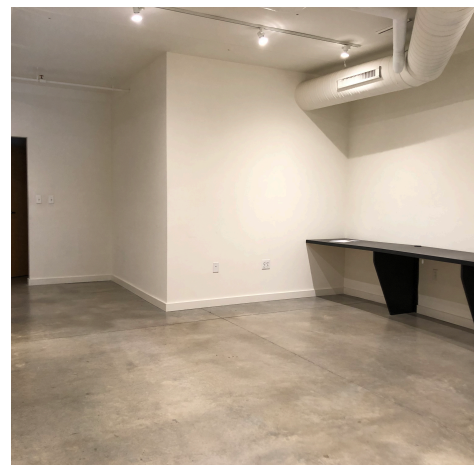

1006 Olive St. Unit 301
St. Louis, MO 63101

T O W E R
REAL ESTATE GROUP

FOR LEASE
\$1,150/MO FS

- Approximately 1,149 SF
- Loft Style Office Suite
- Private Bathroom and Kitchenette
- Fiber Internet Available
- Downtown Convenience and Walkability