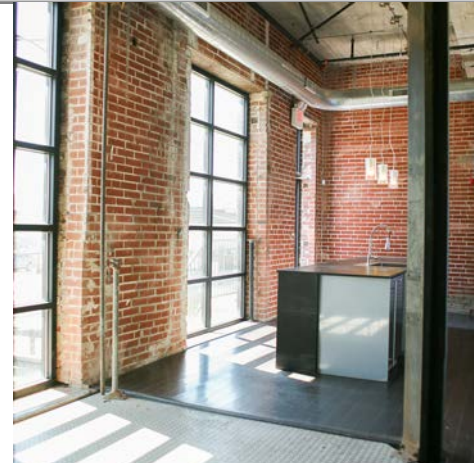

3010 Locust St.
Suite 103
St. Louis, MO 63103

FOR LEASE
\$3,373.00/MO MG

- Approx. 2,530 SF
- Creative Office Space
- In the Heart of Midtown Alley
- 8 Offices | 1 Conference Room
- Kitchenette | Reception | Storage
- Rooftop Deck Access
- 2 Bathrooms | Parking Available