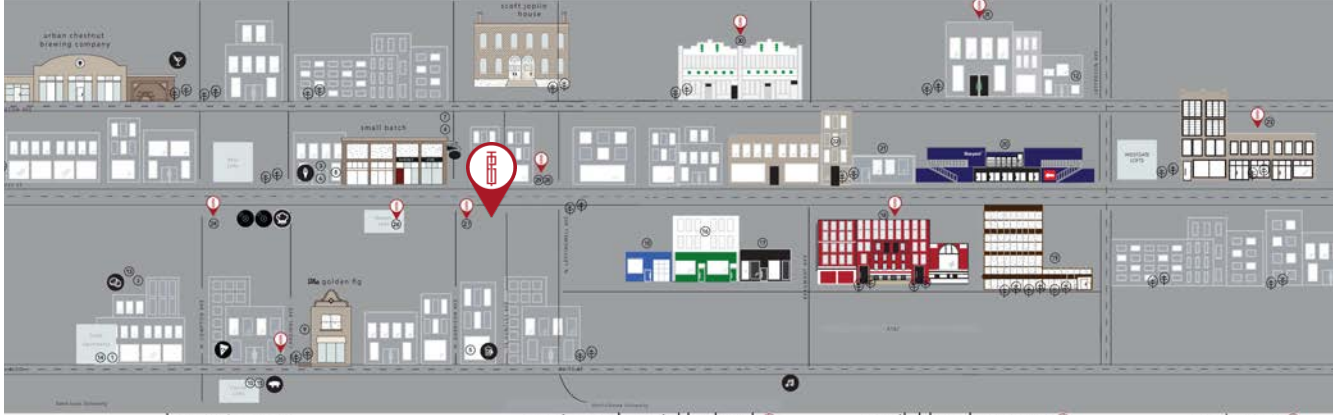

Location & Floor Plans

EXPLORING

& Jefferson Connector

happening now.

shopping.

- The Golden Fig
- The Luxe Loft
- Music Record Shop

culture.

- Scott Joplin House
- The Firebird
- Fubar
- loaf STL
- alori
- Midtown Barbershop
- TMA Studio
- gallo fit

coming to the neighborhood.

- 15. Lofts
- 16. Airbnb
- 17. Coffeehouse
- 18. MAIONE
- 19. Hotel
- 20. Boxyard
- 21. Lofts
- 22. Lofts
- 23. MARTIN

available to lease now.

- 24. 3146 Locust
- 25. 3101 Olive
- 26. 3010 Locust
- 27. 2940 Locust
- 28. 2811 Locust
- 29. 2815 Locust
- 30. 2647 Washington
- 31. 2601 Washington