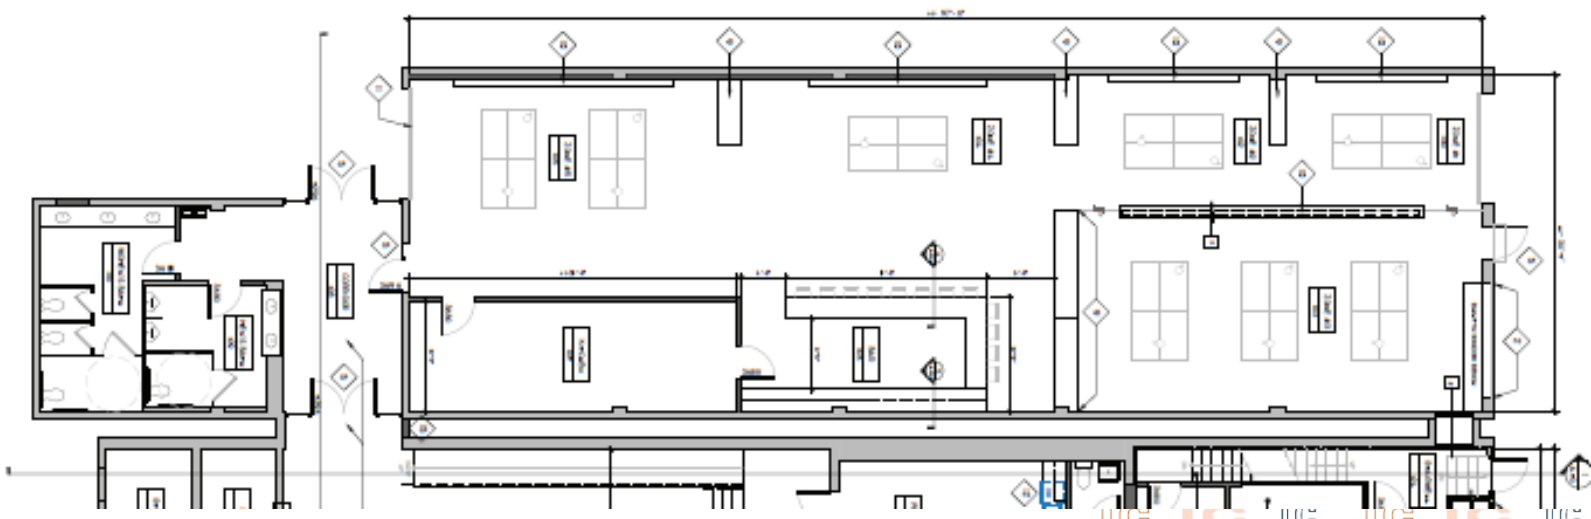

TOWER

REAL ESTATE GROUP

2710 Locust Street St Louis MO 63103

JCMIDTOWN

3,900 SF | \$6,500/MO + Utilities

- Seeking A Combination of Food, Beverage and Entertainment Concept
- Adjacent to Multiple Food & Beverage Concepts, AirBNB and Wine/Beer Garden Concept
- Part of the Midtown Sporting Club Development in JCMidtown - jcmidtown.com
- This Cool New Space with be Turn-Key - Tenant Only Supplying the FF&E
- Ample Onsite Parking