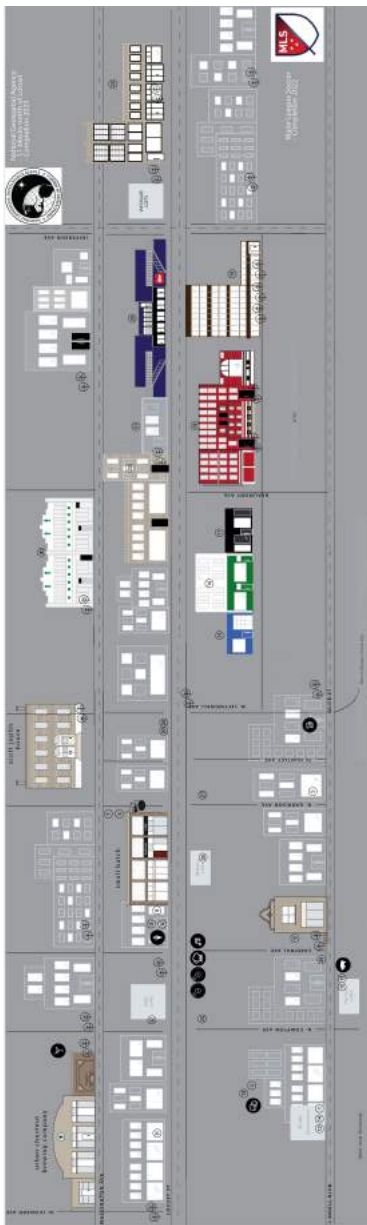

happening now.

culture.

food.

- 10011 - Charlotte Brewing Company
- 10012 - Small Batch
- 10013 - Poppy's Smokehouse
- 10014 - The Branson House
- 10015 - Wildprint Brewing Company
- 10016 - The Fountain On Locust
- 10017 - Turtl
- 10018 - BGG

businesses.

- 10019 - Brannan's Work & Leisure
- 10020 - 3000 - 333
- 10021 - Southern
- 10022 - The Branson Brewery
- 10023 - Madina Golf
- 10024 - Sophia's Artists Lounge
- 10025 - Libby Kates Bakery

JCMidtown

Businesses