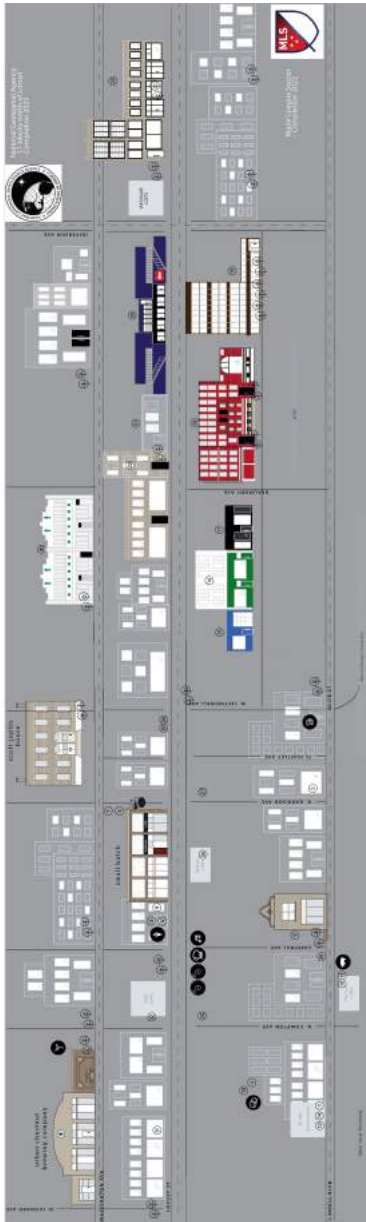

culture.

food.

1. Charlotte Brewing Company
2. Small Batch
3. Poppy's Smokehouse
4. The Branson House
5. Walgreen Brewing Company
6. The Fountain On Locust
7. Furi
8. BGG

businesses.

9. Brannan's Work & Leisure
10. Sprockers
11. Southern Brewery
12. Madlin's Artisan Loaves
13. Poppy's Artist Bakery

JCMidtown