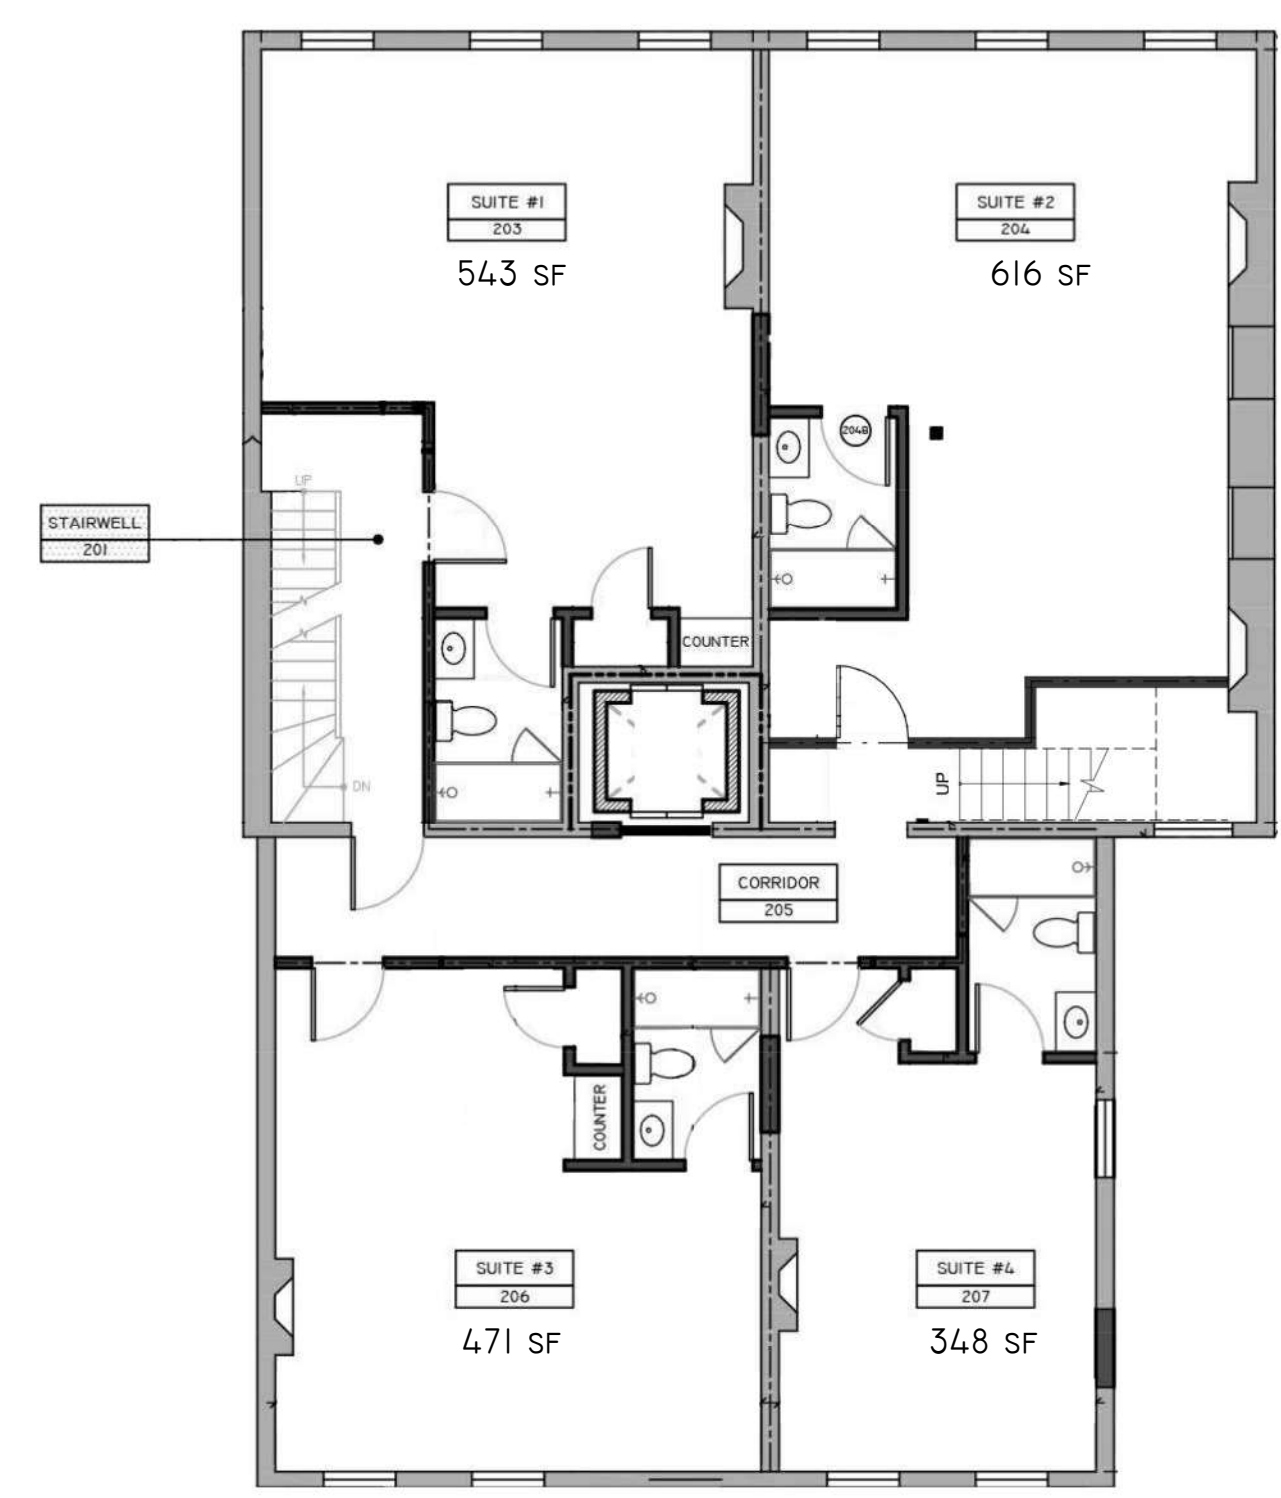

**2700 LOCUST STREET
ST. LOUIS, MO 63103**

01.17.22

1 FIRST FLOOR PLAN - 2700, 2704-10
A.YY 1/8" = 1'-0"

2 SECOND FLOOR PLAN - 2704
A.YY 1/8" = 1'-0"

3 THIRD FLOOR PLAN - 2704
A.YY 1/8" = 1'-0"