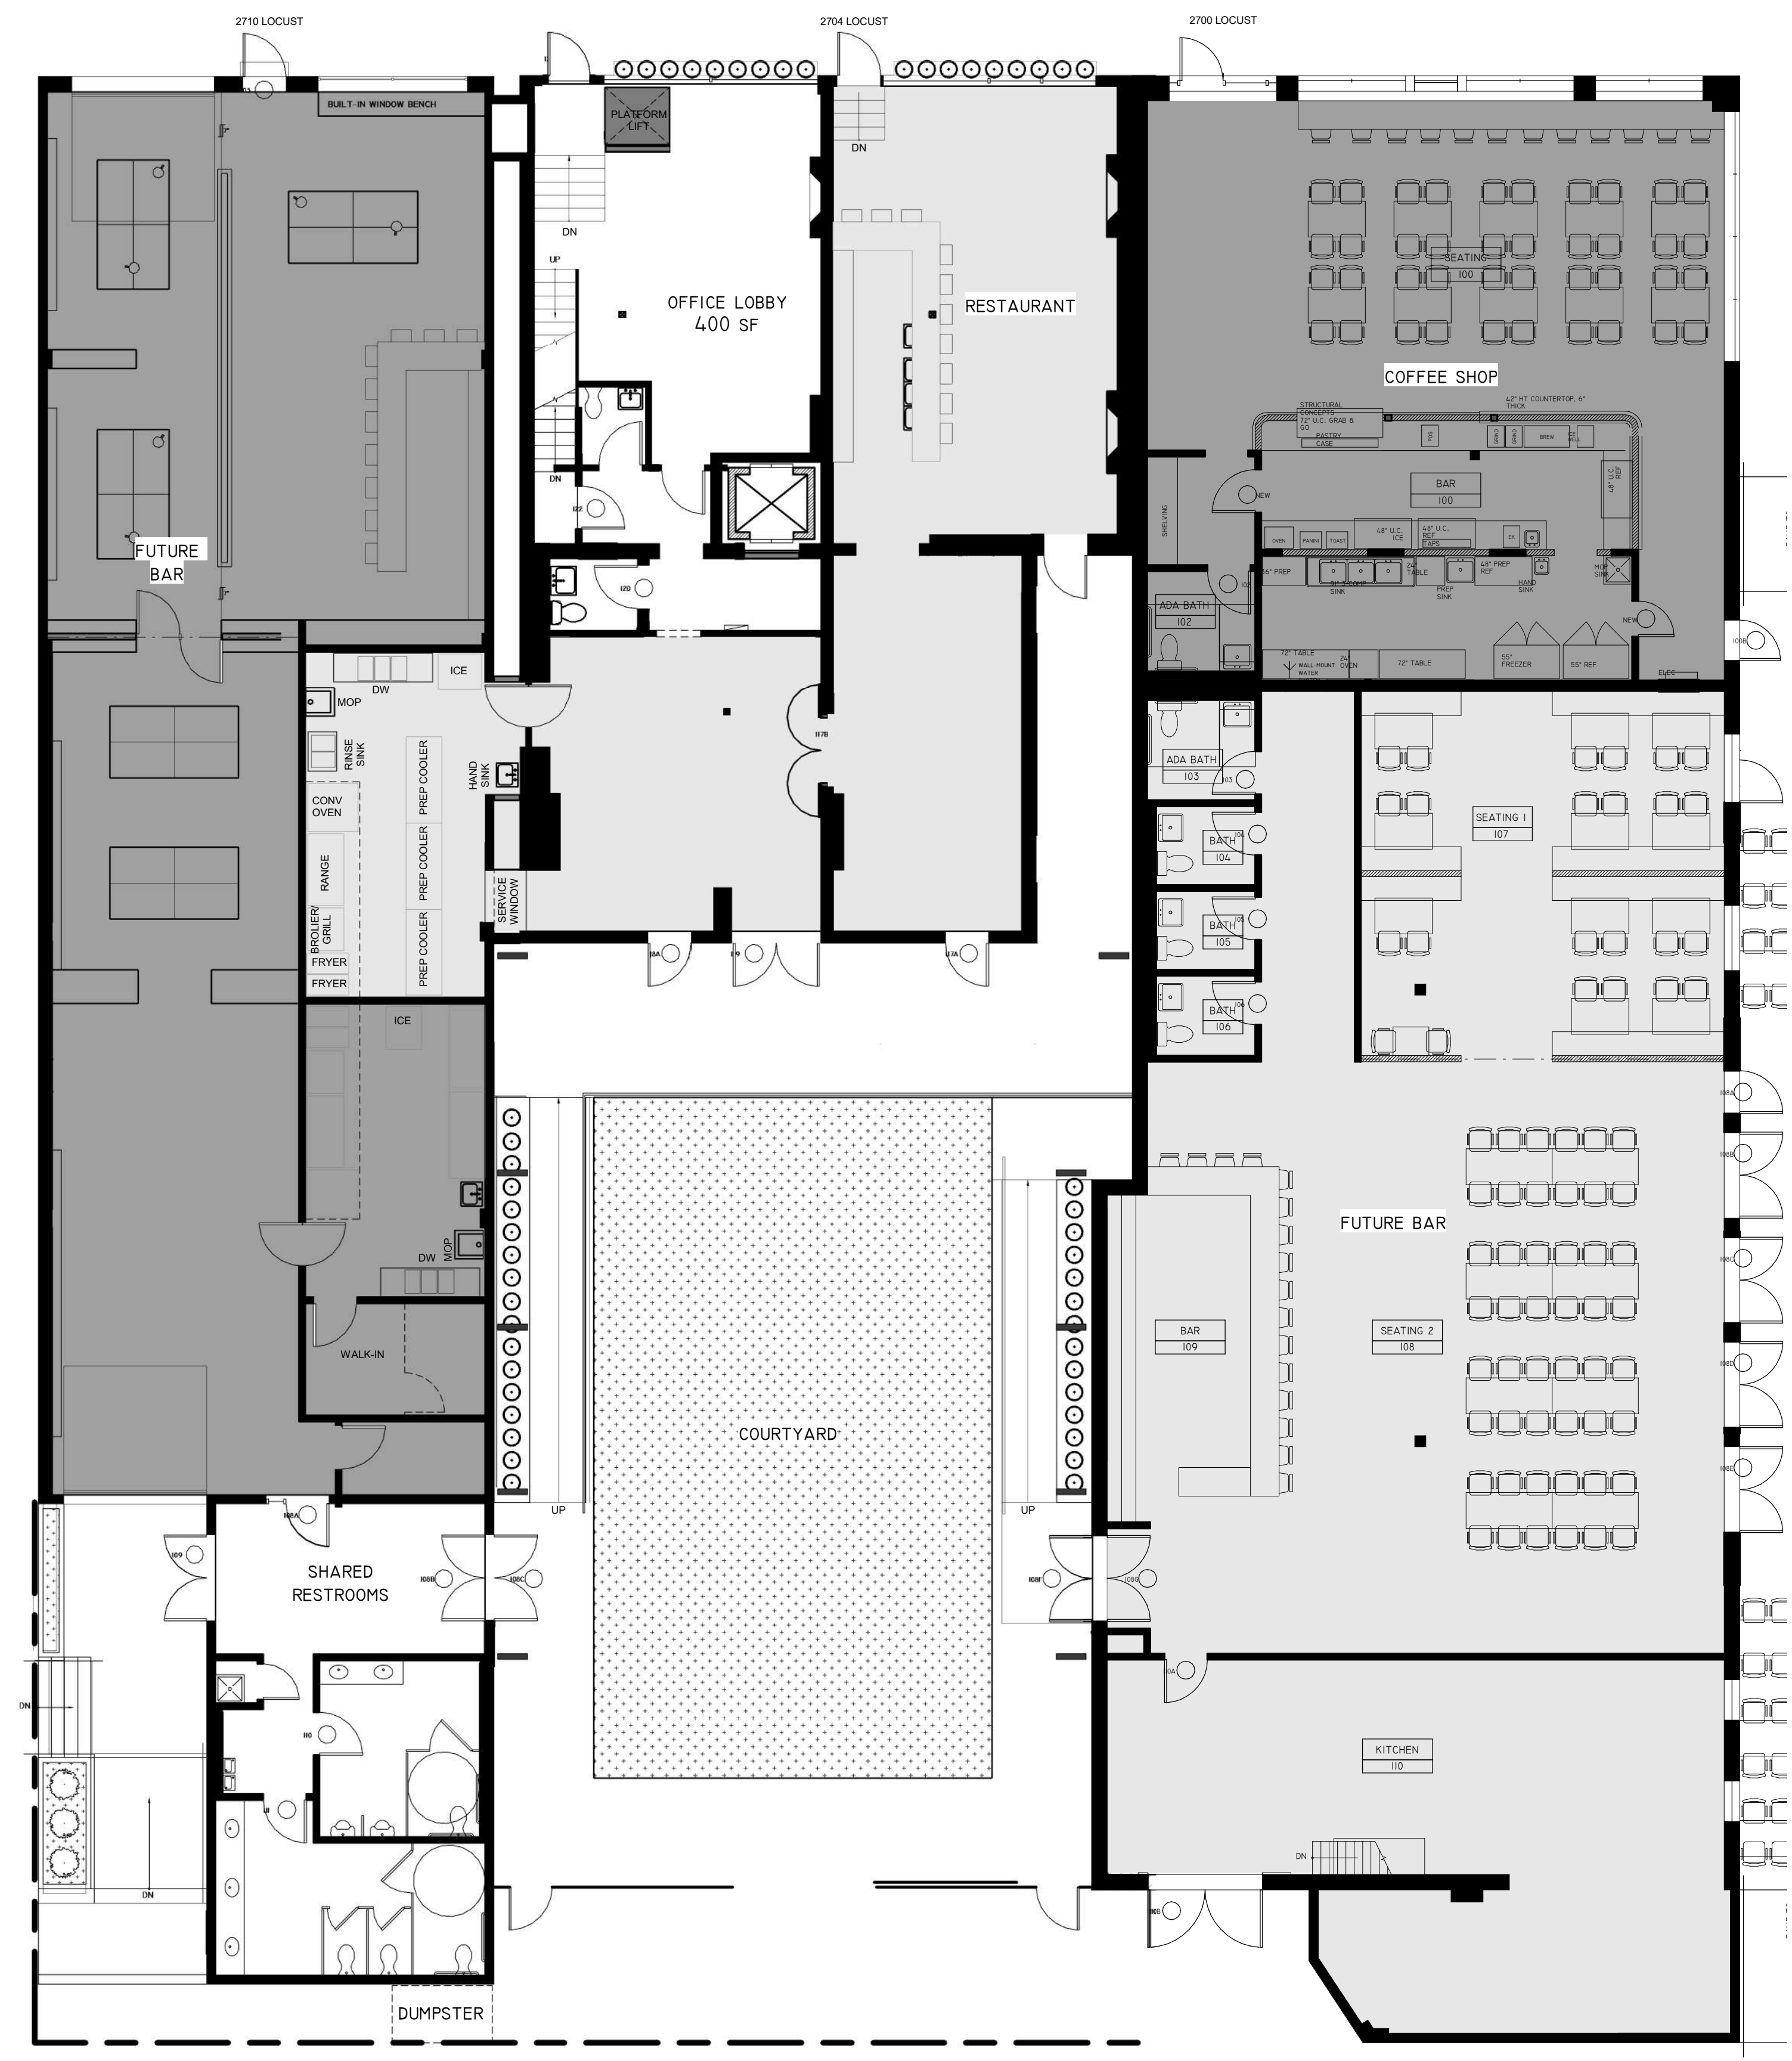

**2700 LOCUST STREET
ST. LOUIS, MO 63103**

01.17.22

1 FIRST FLOOR PLAN - 2700, 2704-10
A.YY 1/8" = 1'-0"

2 SECOND FLOOR PLAN - 2704
A.YY 1/8" = 1'-0"

3 THIRD FLOOR PLAN - 2704
A.YY 1/8" = 1'-0"