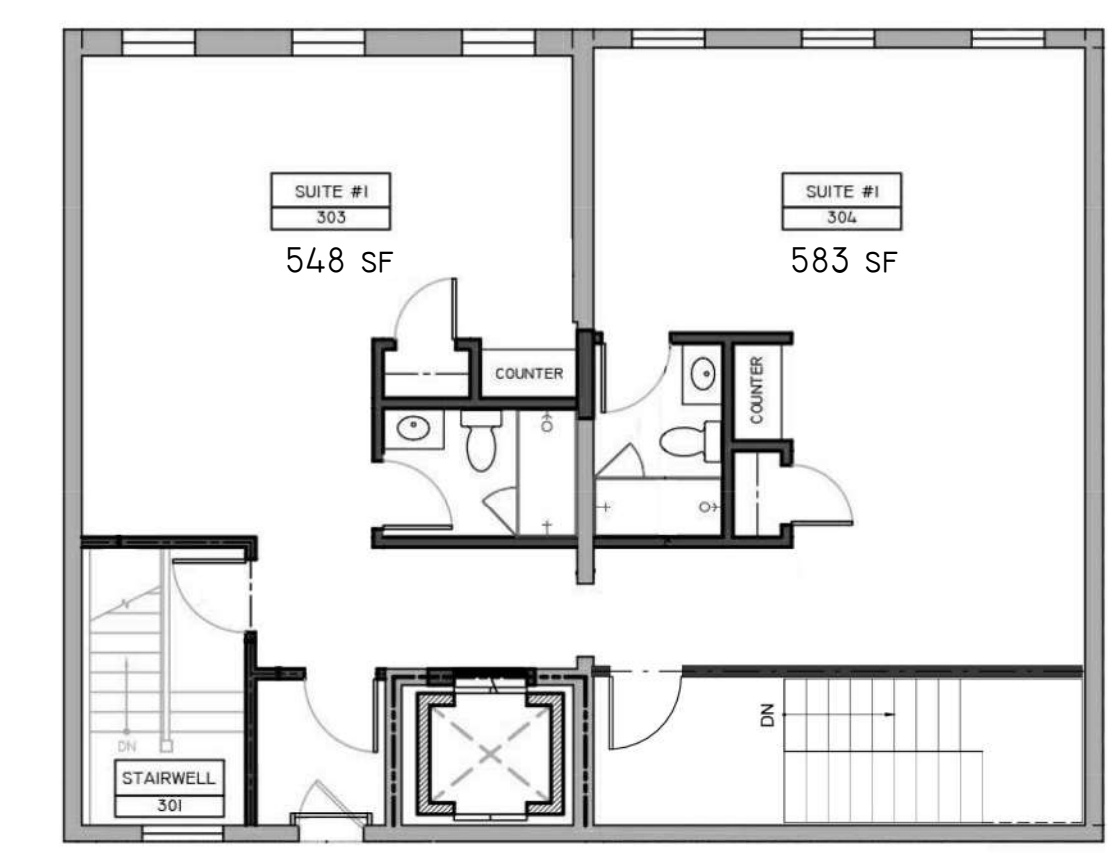

**2700 LOCUST STREET
ST. LOUIS, MO 63103**

01.17.22

1 FIRST FLOOR PLAN - 2700, 2704-10
A.YY 1/8" = 1'-0"

2 SECOND FLOOR PLAN - 2704
A.YY 1/8" = 1'-0"

3 THIRD FLOOR PLAN - 2704
A.YY 1/8" = 1'-0"