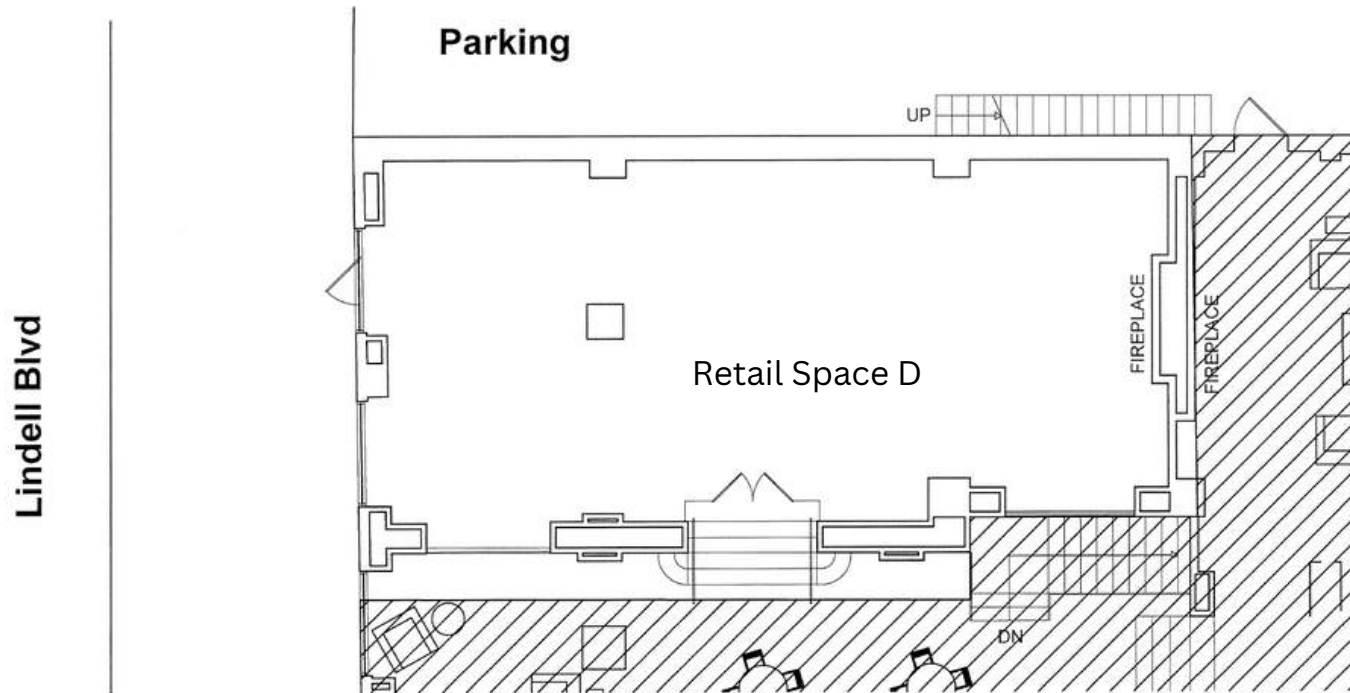

Retail Space D:

- 1,250 SF
- $2,083/MO NNN

CUSTOMIZABLE SPACE