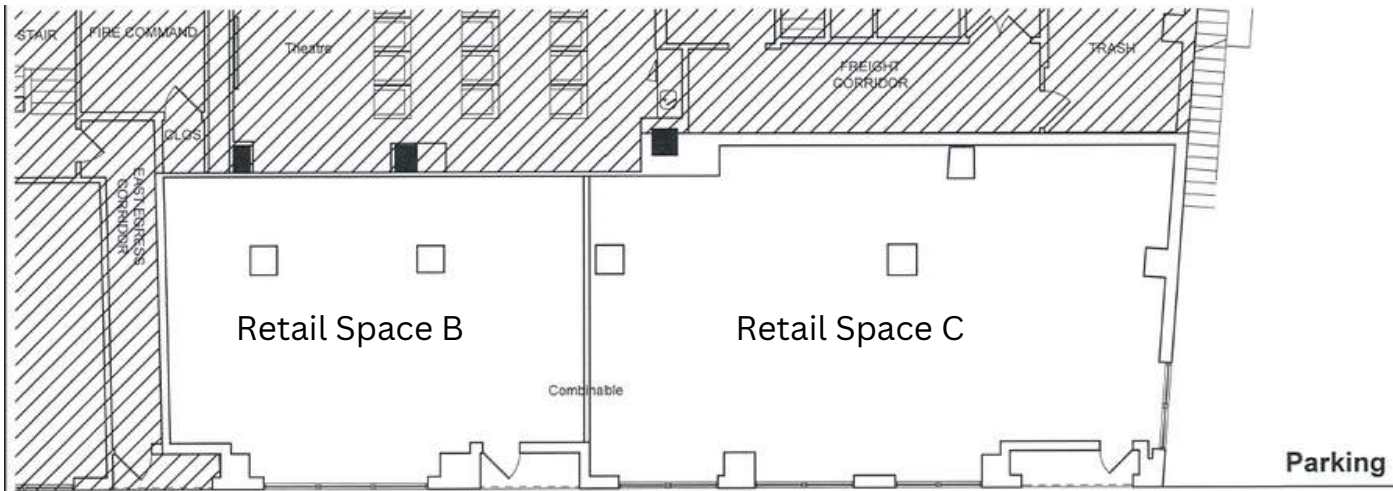

### Retail Space B:

- 845 SF
- Can be Combined with C
- \$1,048/MO NNN