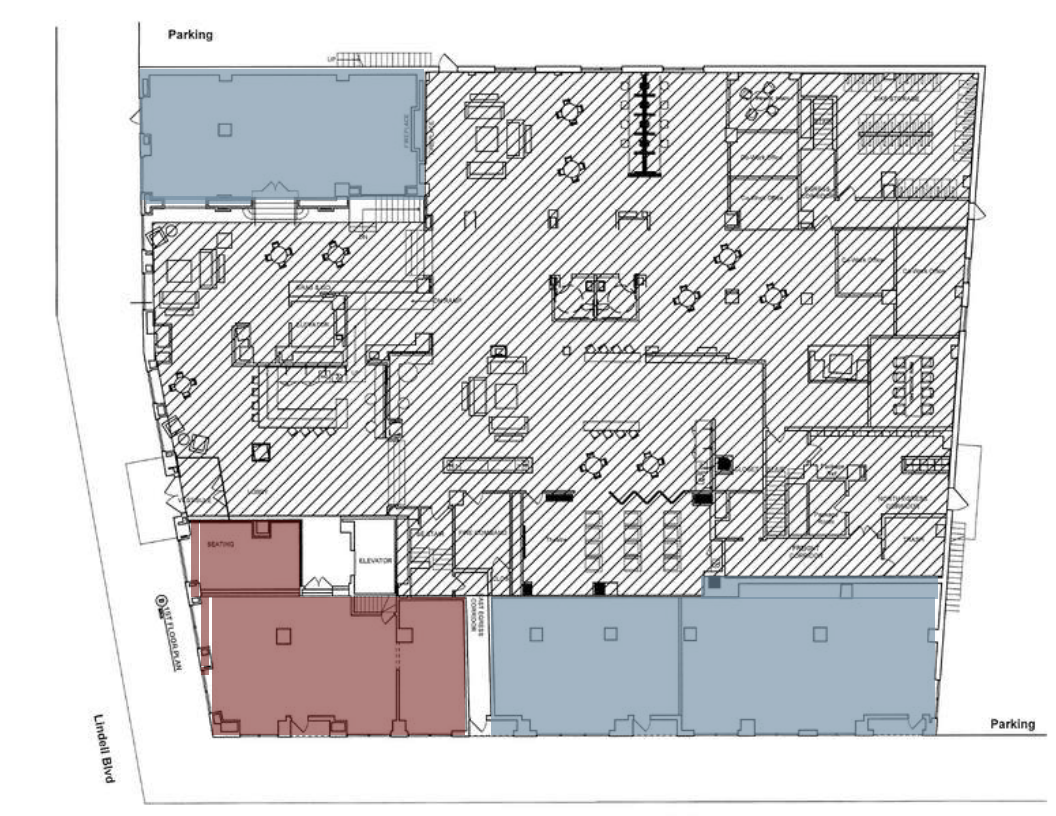

### Retail Space C:

- 1,300 SF
- Can be Combined with D
- \$2,166/MO NNN

### Retail Space D:

- 1,250 SF
- \$2,083/MO NNN

**CUSTOMIZABLE SPACE**