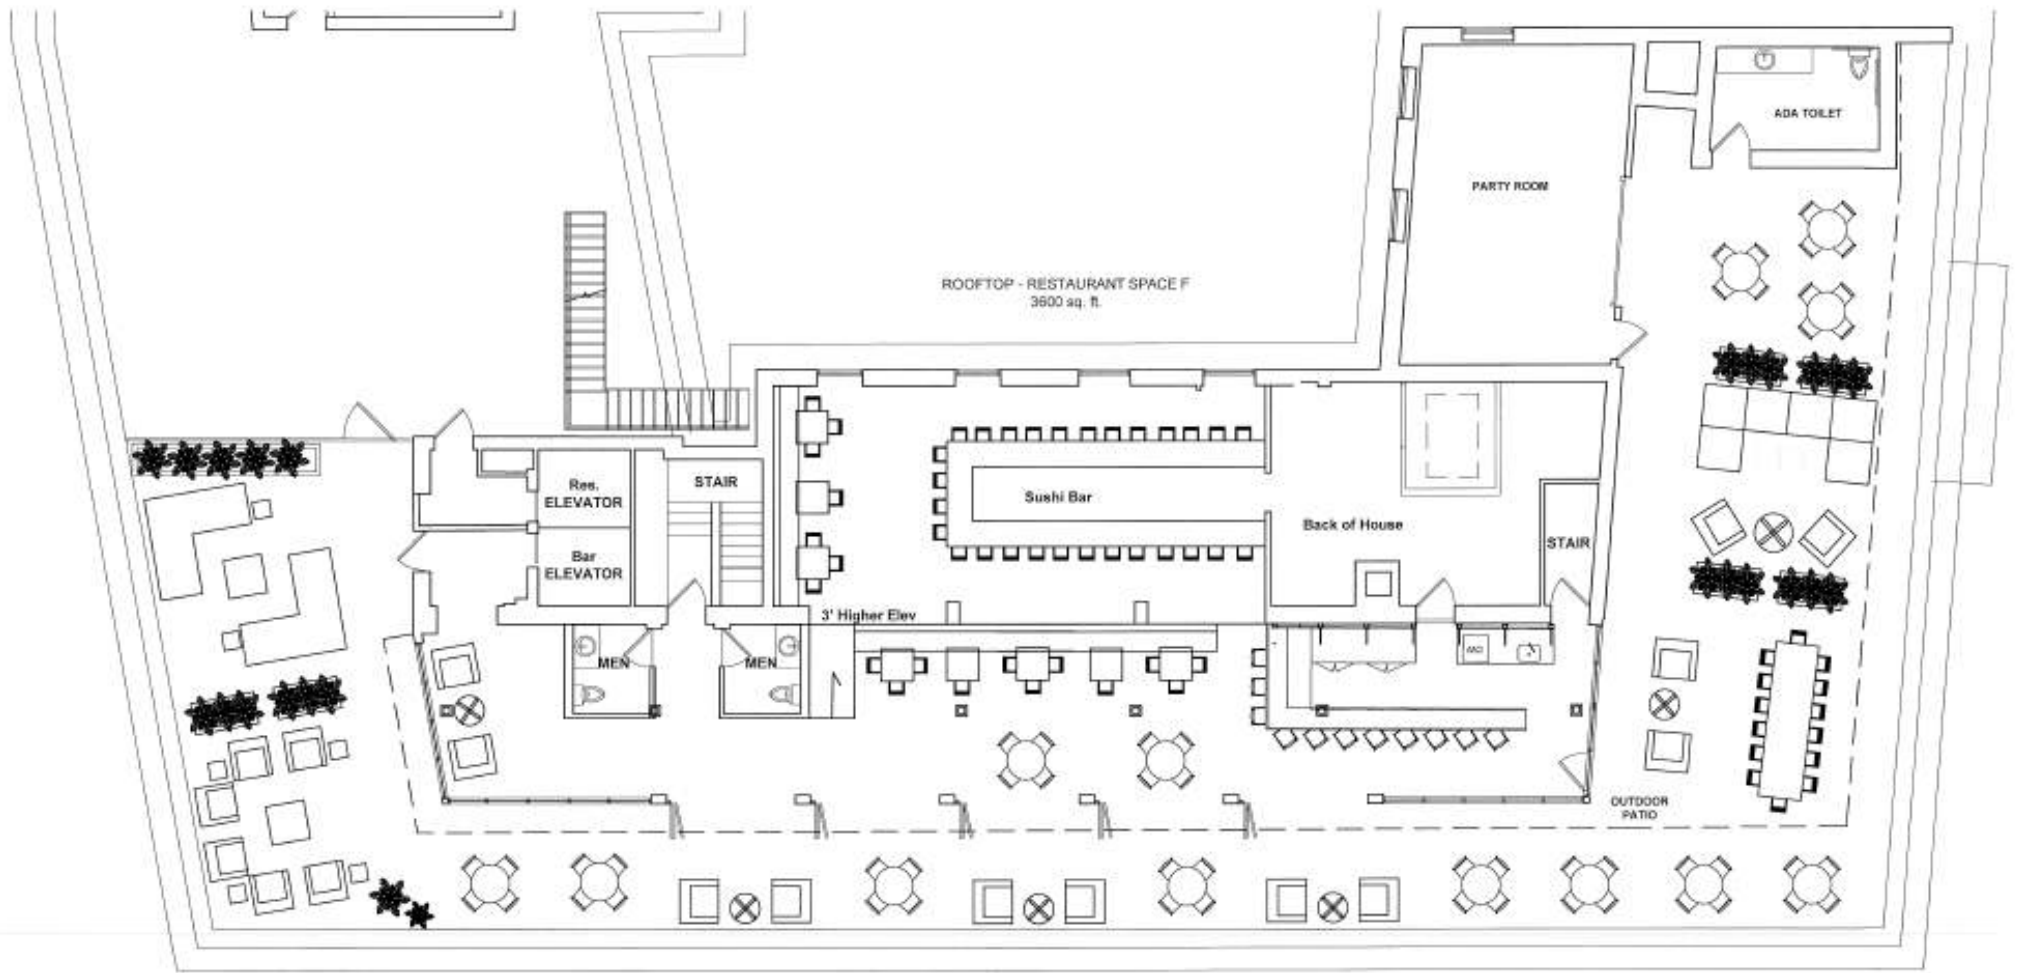

Restaurant Space:

- 3,600 SF
- $9,000/MO NNN

CUSTOMIZABLE SPACE