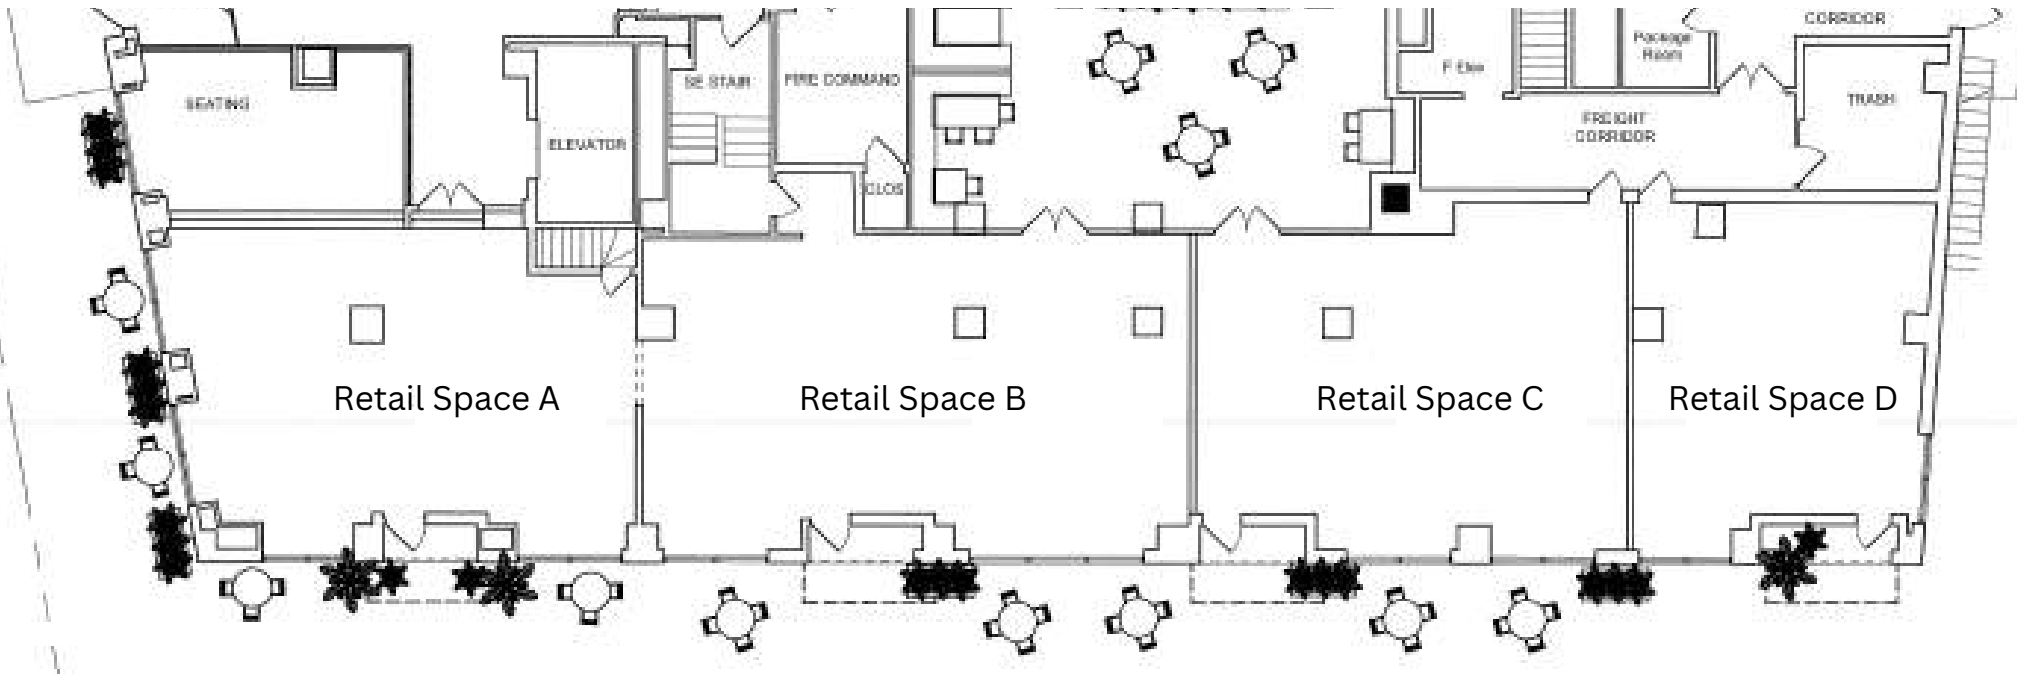

1. **Retail Space A:**
2. 1,150 SF
   - $2,395.83/MO NNN

1. **Retail Space B:**
2. 1,100 SF
   - $2,291.67/MO NNN

1. **Retail Space C:**
2. 900 SF
   - $1,875.00/MO NNN

1. **Retail Space D:**
2. 650 SF
   - $1,354.17/MO NNN

CUSTOMIZABLE SPACE