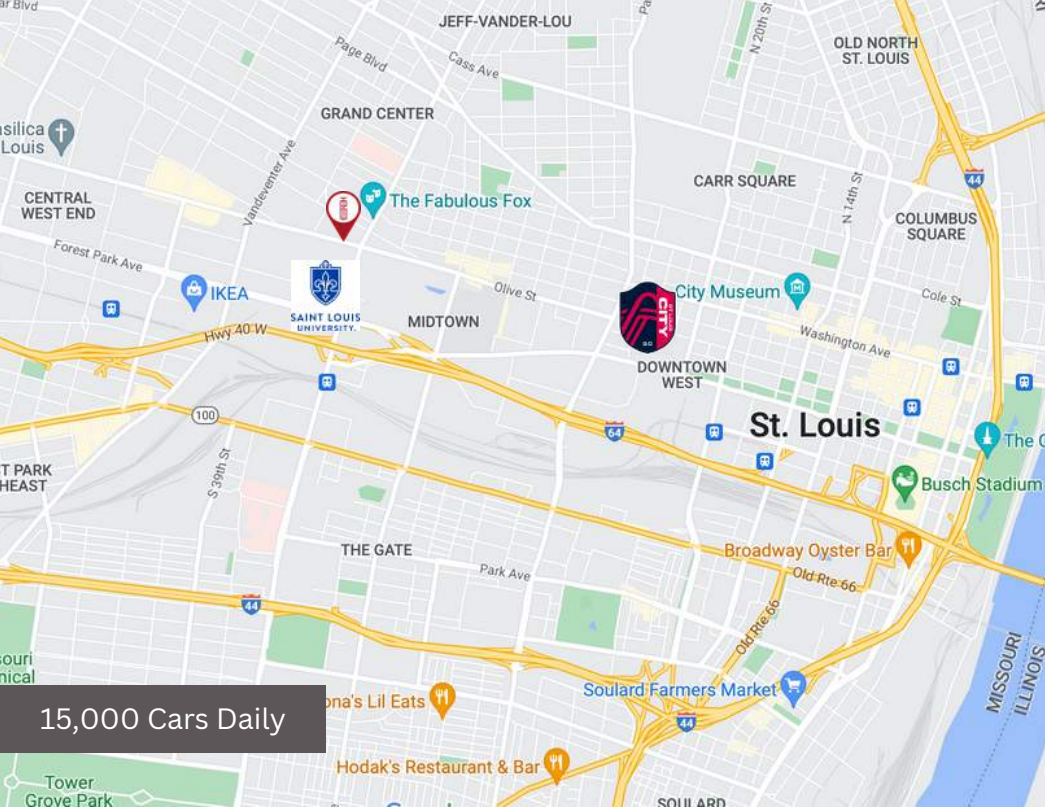

15,000 Cars Daily