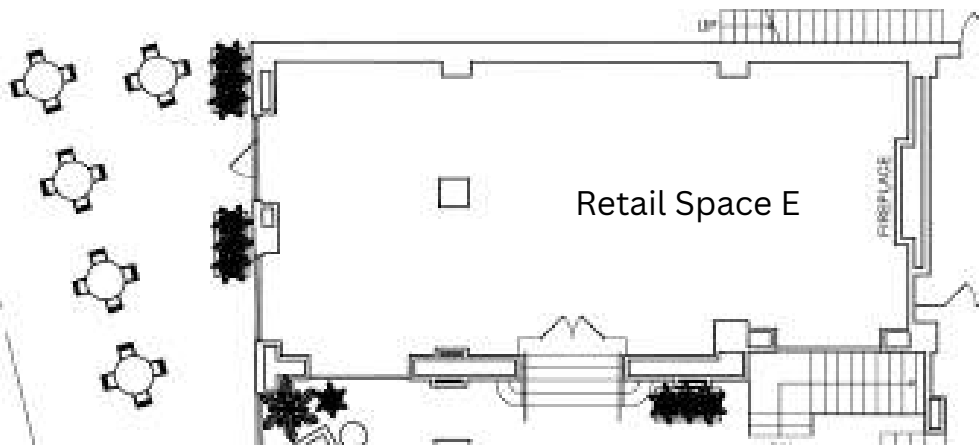

1. **Retail Space E:**
2. 1,250 SF
   - $2,604.17/MO NNN