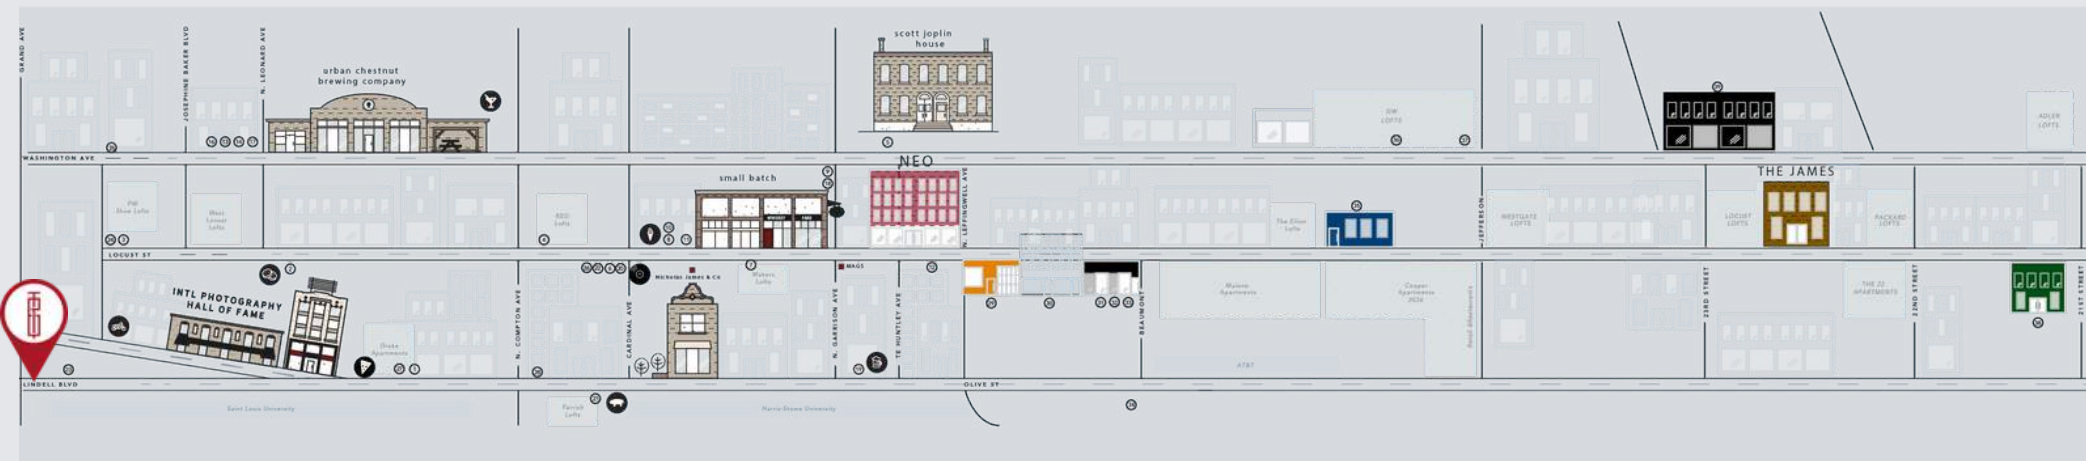

# BLOCKS

from the MLS CITYPARK  
Stadium, Union Station, Enterprise  
Center, Midtown Alley and other  
Developments in the area

**RETAIL**

- Nicholas James & Co
- 1. The Luxe Loft
- 2. Music Record Shop
- 3. Epiphany Boutique
- 4. Love is One.
- 5. Grand Wig House
- 6. Golden Gems
- 7. Inked Beauty Bar