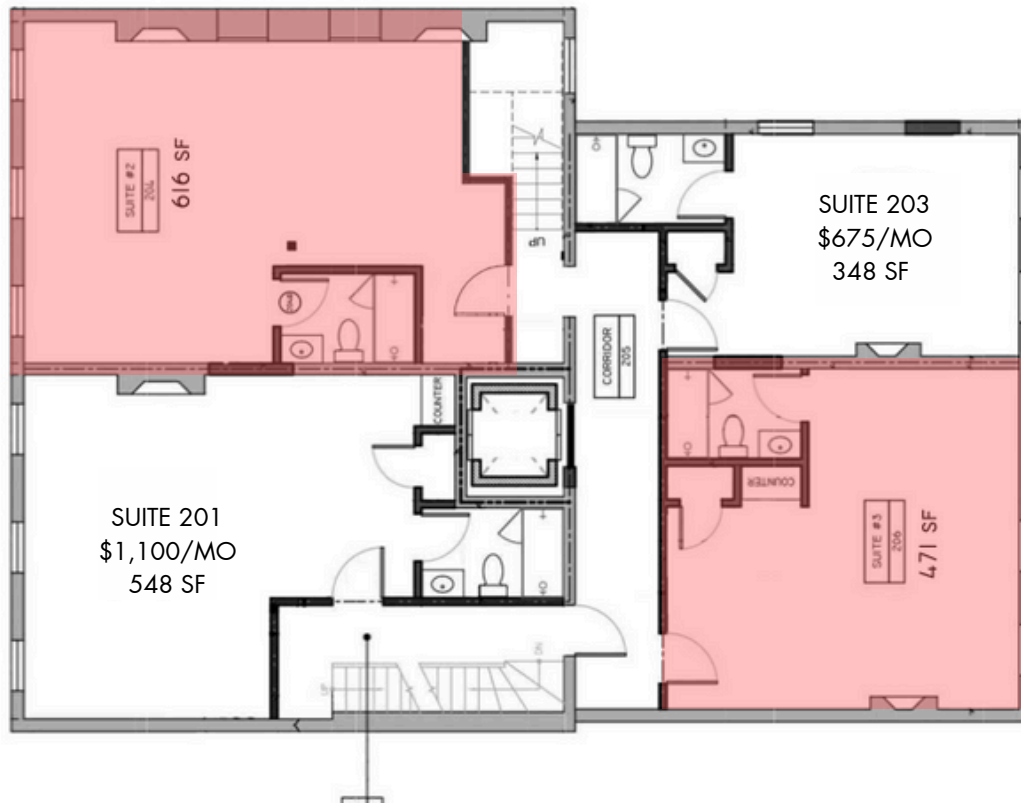

- Located in JCMidtown
- Surrounded by Retail and Restaurants
- Easy Access to HWY 40
- Blocks from CITYPARK Stadium, Chaifetz Arena and Multiple Other Venues
- Inside the Midtown Sporting Club with Nexus Cultural Cuisine and Curated Cocktails, Blue Jay Brewing, Tain Kayo, Anita's Cafe and Bar and Videria Wine Bar