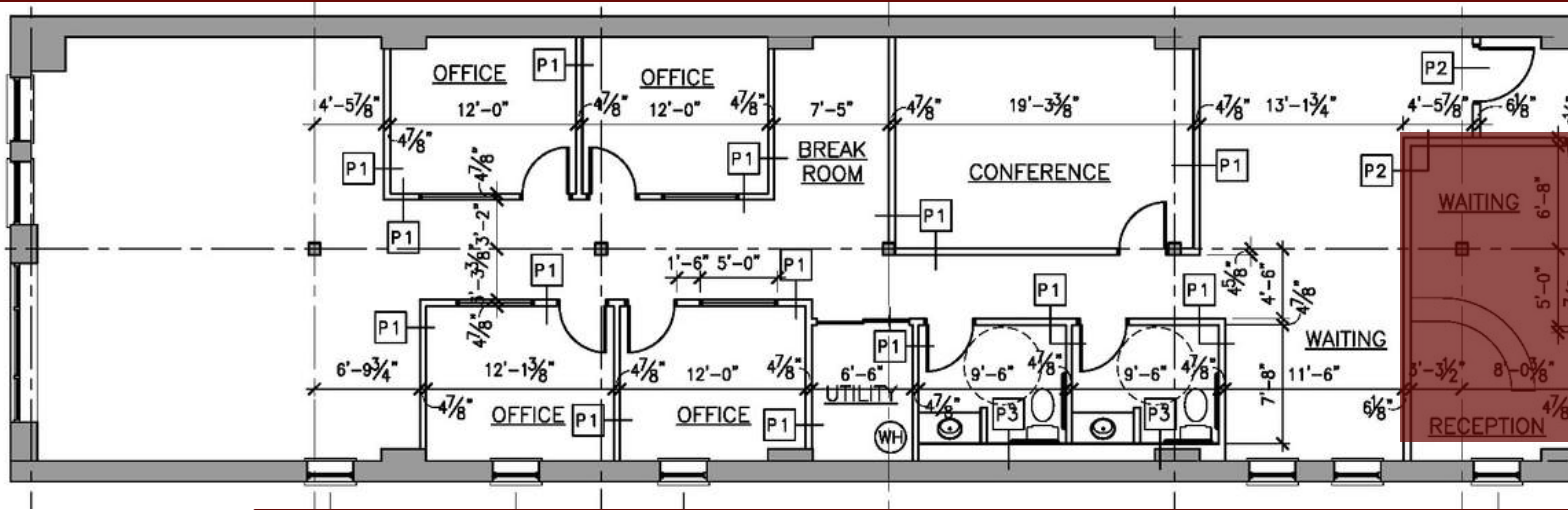

Floor Plans